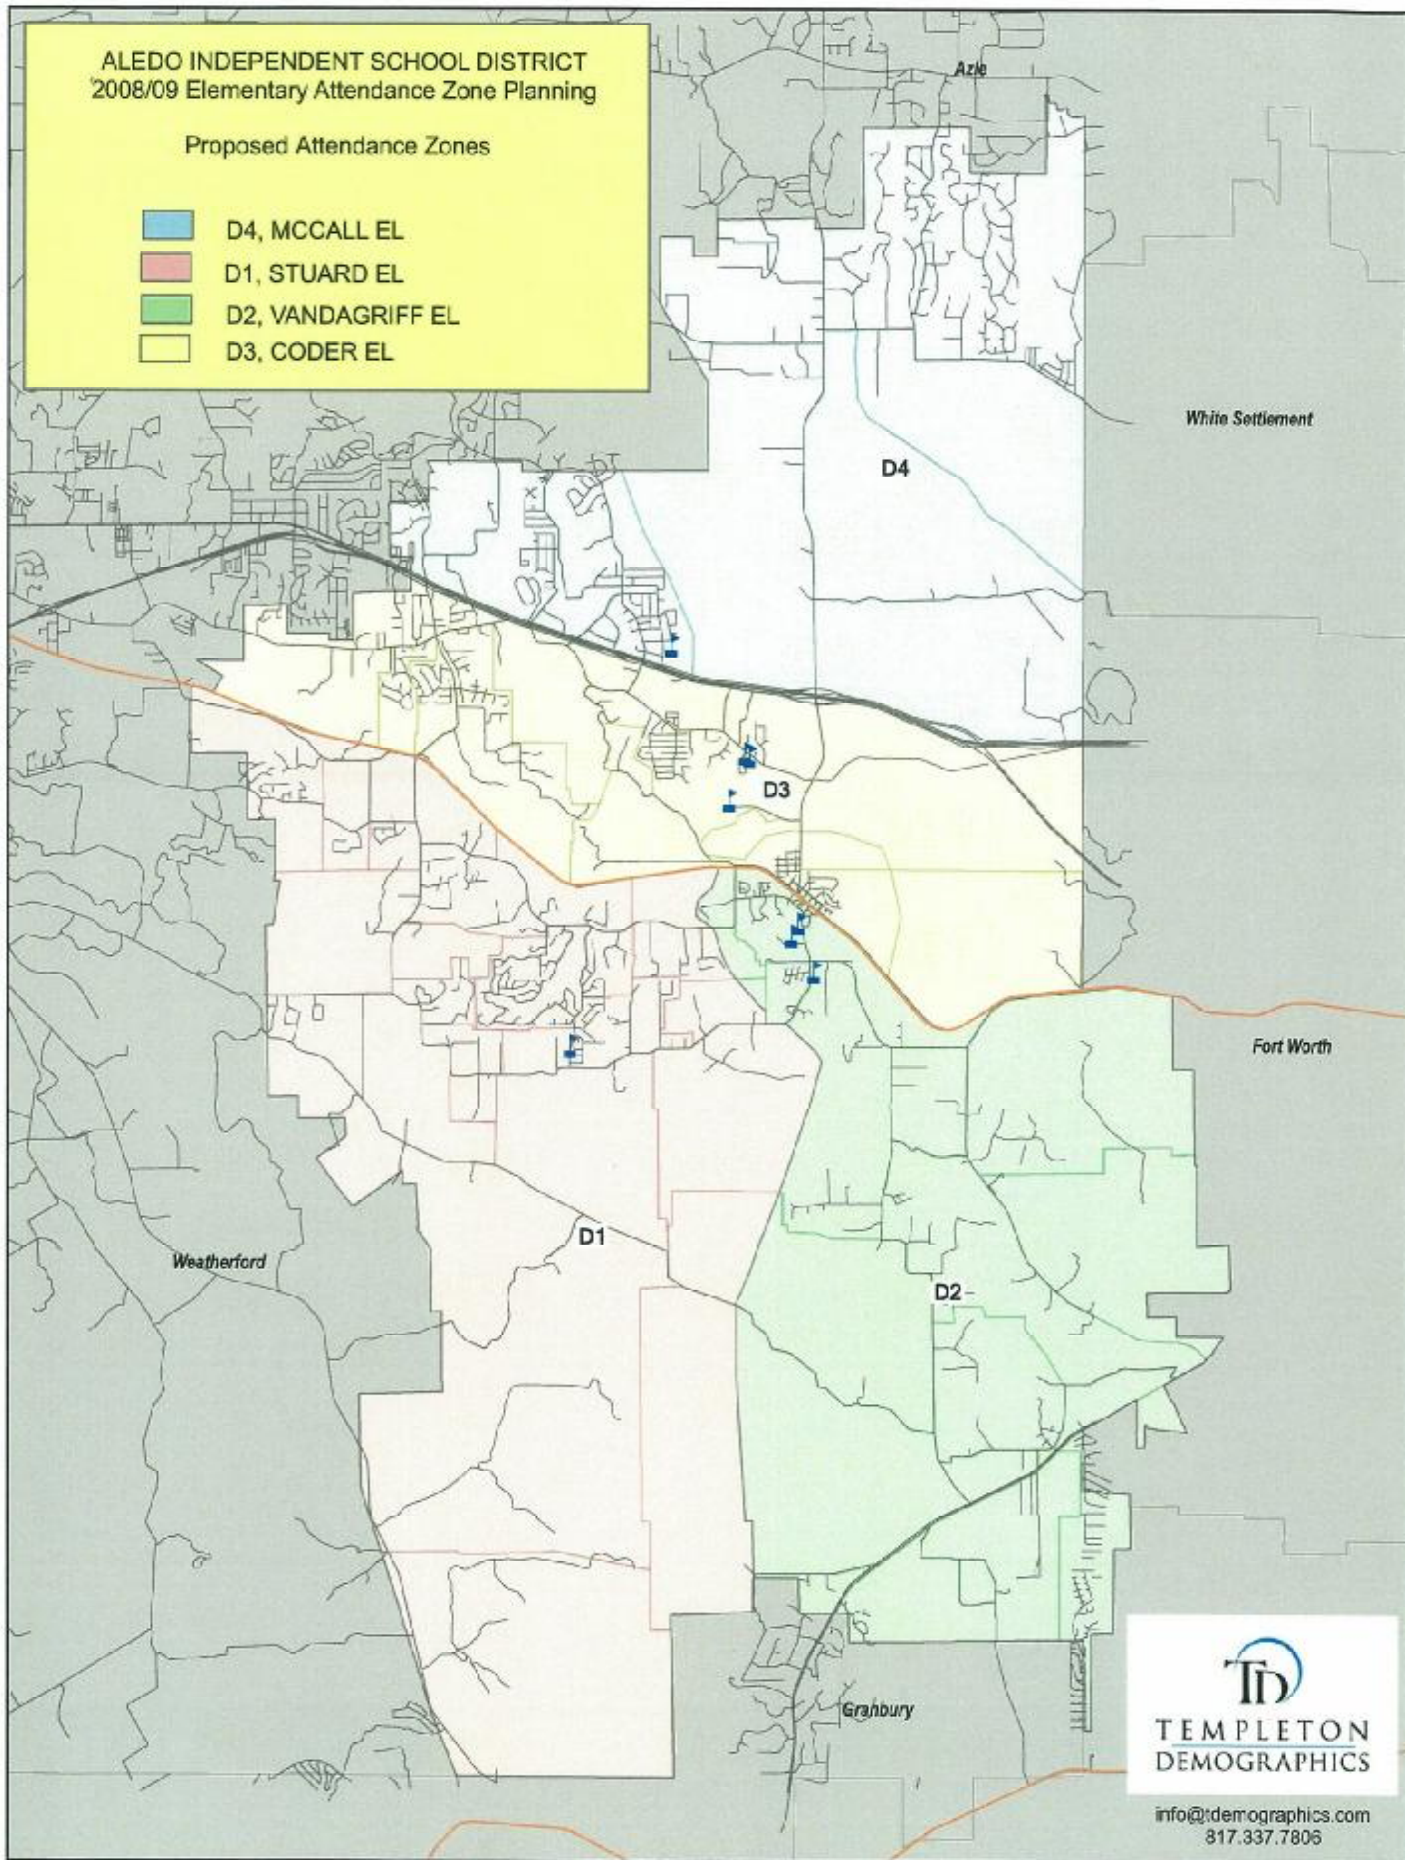

ALEDO INDEPENDENT SCHOOL DISTRICT
2008/09 Elementary Attendance Zone Planning

Proposed Attendance Zones

-  D4, MCCALL EL
-  D1, STUARD EL
-  D2, VANDAGRIFF EL
-  D3, CODER EL

info@demographics.com
817.337.7806