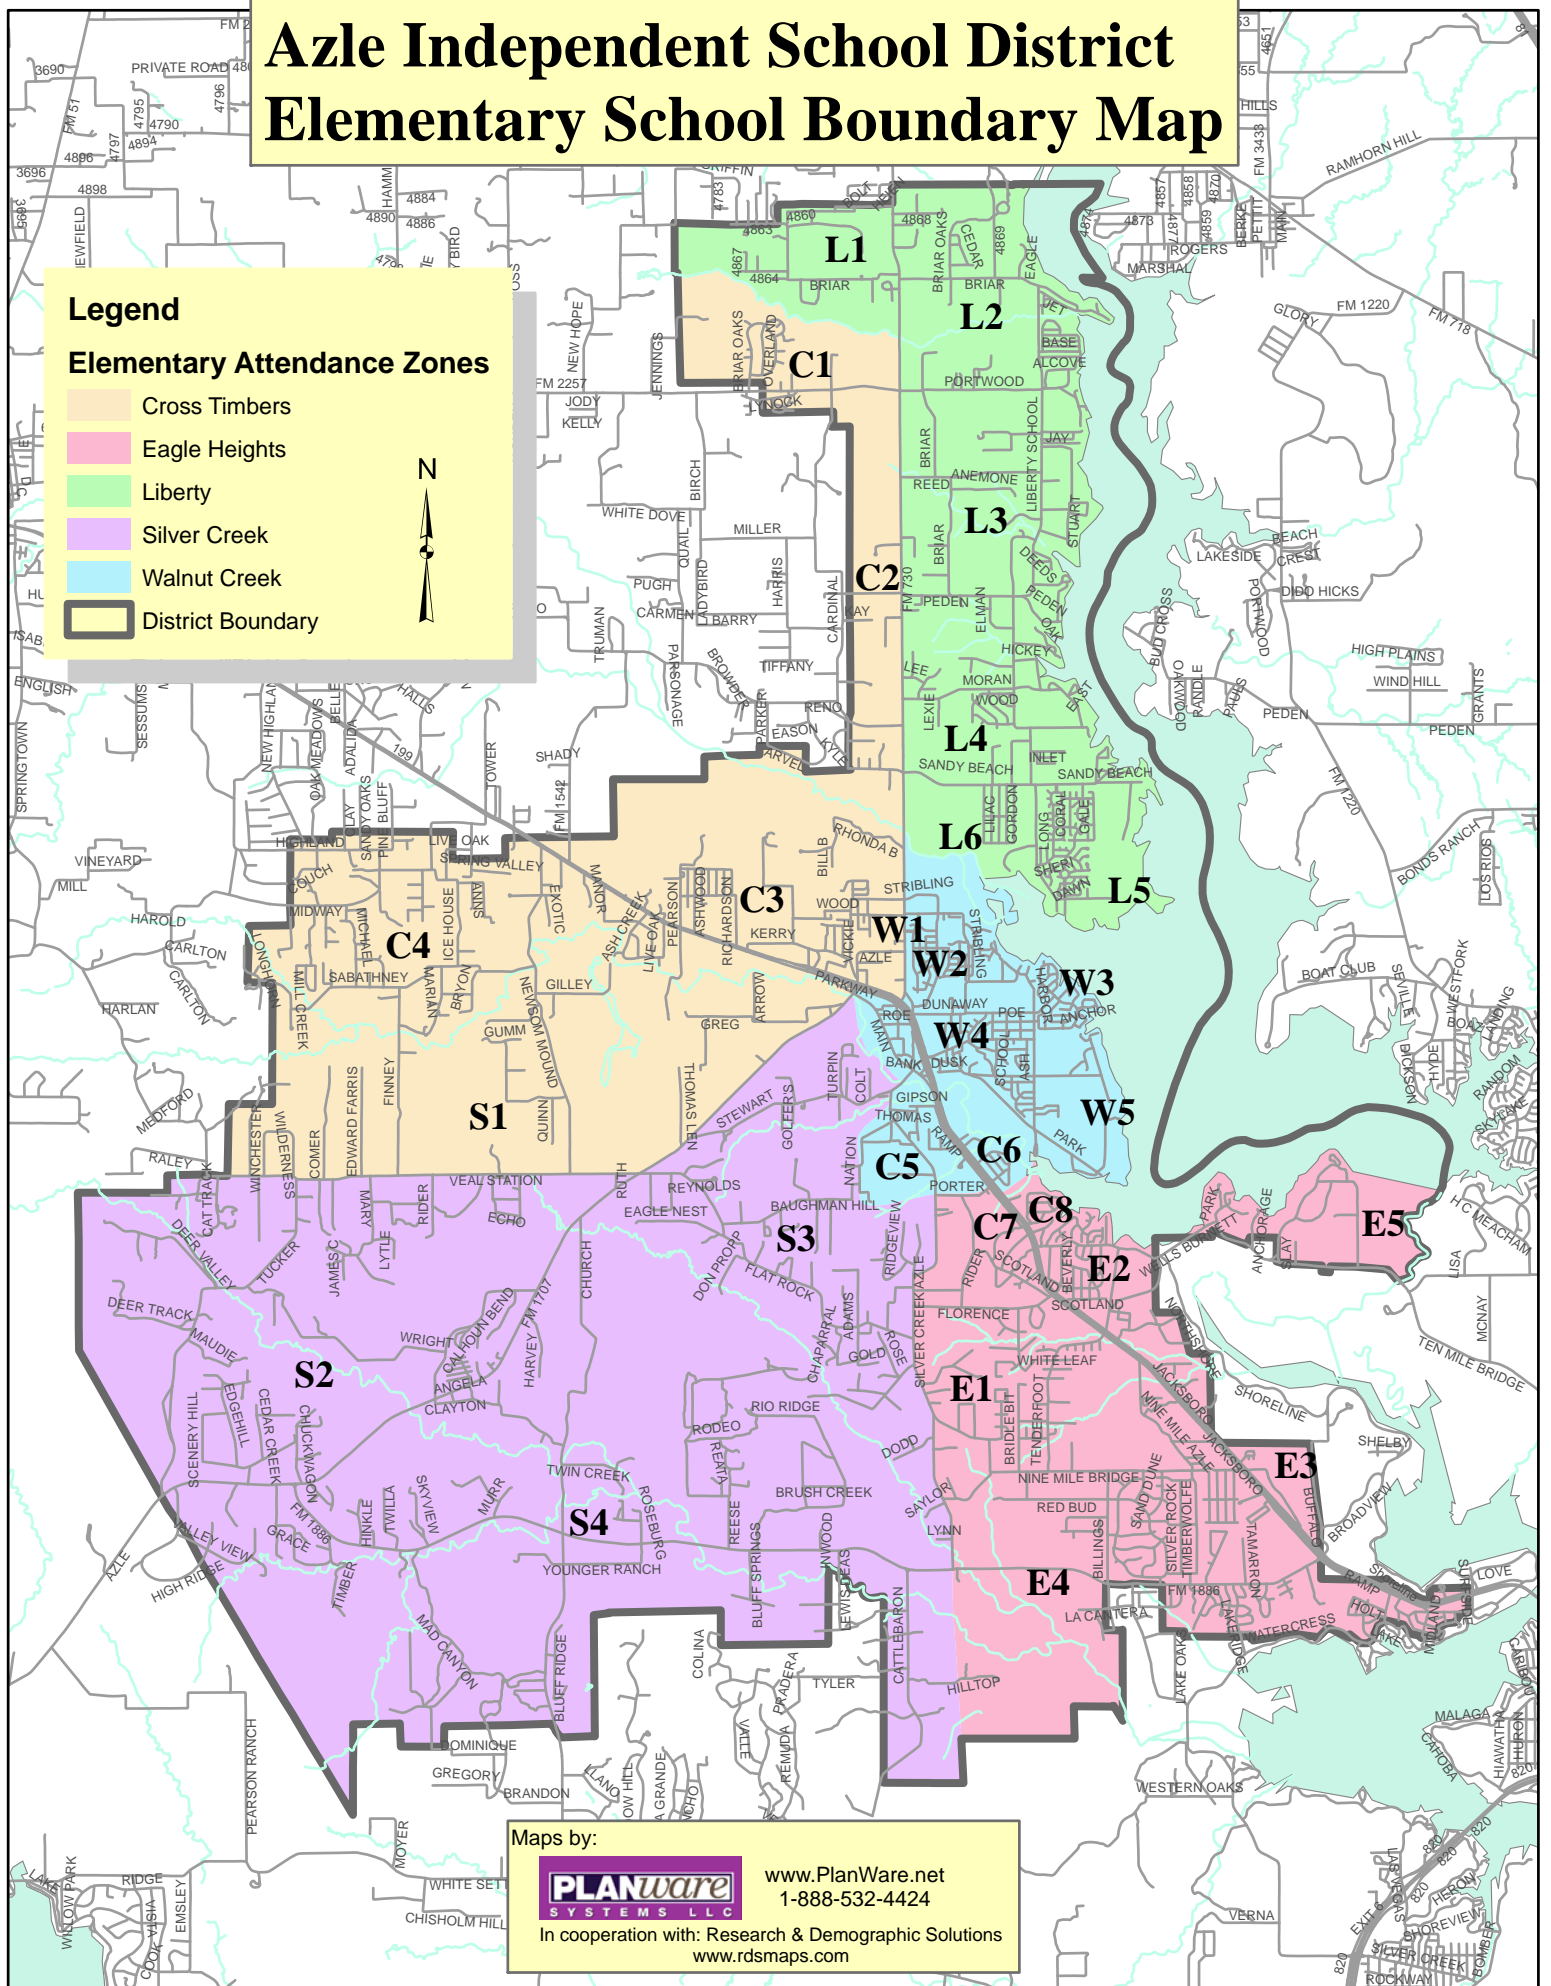

Azle Independent School District Elementary School Boundary Map

Legend

Elementary Attendance Zones

- Cross Timbers
- Eagle Heights
- Liberty
- Silver Creek
- Walnut Creek
- District Boundary

Maps by:

PLANware
SYSTEMS LLC

www.PlanWare.net
1-888-532-4424

In cooperation with: Research & Demographic Solutions
www.rdsmaps.com