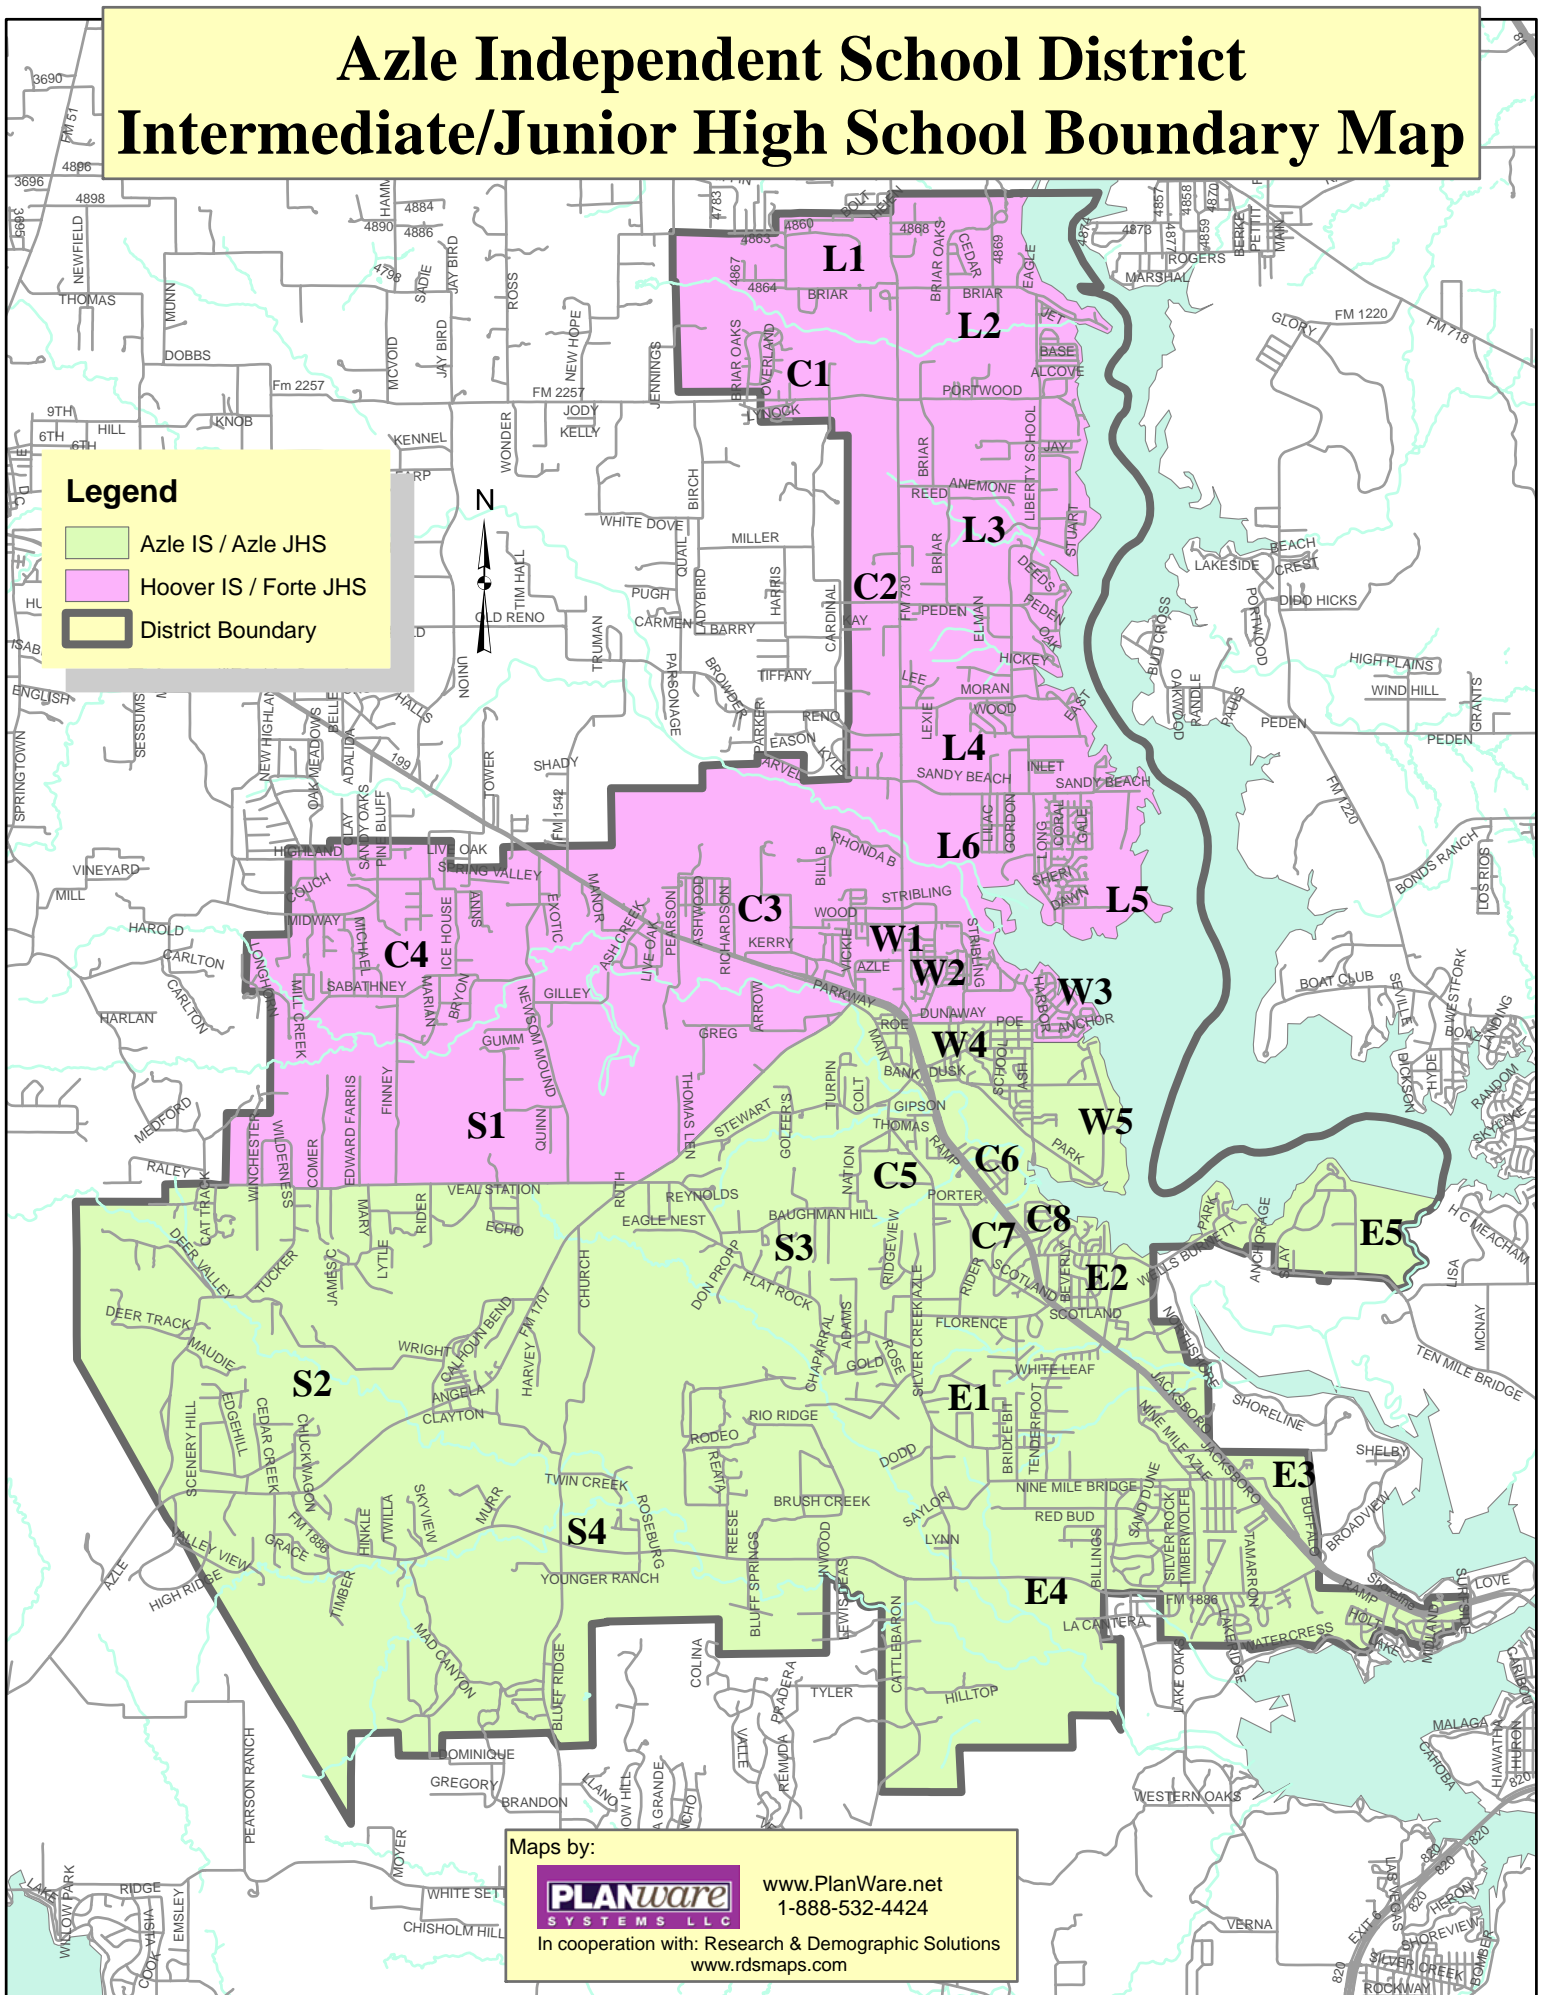

Azle Independent School District Intermediate/Junior High School Boundary Map

Legend

- Azle IS / Azle JHS
- Hoover IS / Forte JHS
- District Boundary

Maps by:

PLANware
SYSTEMS LLC

www.PlanWare.net
1-888-532-4424

In cooperation with: Research & Demographic Solutions
www.rdsmaps.com